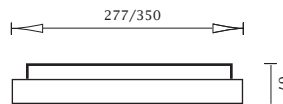

277/350mm

277/350mm

40W

Watts

T5

Lamp

IP20

IP Rating

240V

Voltage

N/A

Control Gear

Colours, Options & Accessories

- Colour - Satin Chrome.

Any specification sheets supplied are not to be used as an installation guide. Any specification sheets are subject to change without prior written or verbal notice. Non-standard colours, options and accessories may incur additional charges.

New South Wales
National Head Office
62 Marigold Street
Revesby NSW 2212

Tel: 02 9773 1222
Fax: 02 9773 5825
Sales Fax: 1800 648 004

**Northern Territory
South Australia
Victoria**

Tel: 02 9773 1222
Fax: 02 9773 5825
Sales Fax: 1800 648 004

Queensland
Cosmo Queensland
3/36 Commercial Drive
Ashmore QLD 4214

Tel: 07 5528 6774
Fax: 07 5528 0347

Tasmania
Gordon Wood & Co.
31 Sunderland Street
Moonah TAS 7009

Tel: 03 6273 4455
Fax: 03 6273 4734

Western Australia
Lanark Trading Co.
7 Pitino Court
Osborne Park WA 6017

Tel: 08 9446 8922
Fax: 08 9446 8498